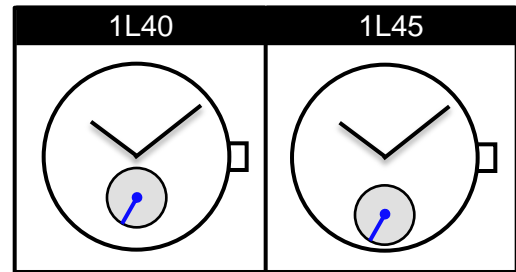

<b>Size</b> <ligne>	6 ¾ x 8'''
<b>Height</b> <mm>	2.93
<b>Accuracy</b> <per Month>	± 20 sec
<b>Battery Life</b>	3 years

Battery consumption could be minimum by pulling out the stem

<b>Balance Weight</b> <µN.m>	Small Second 0.02 Minute 0.40
---------------------------------	----------------------------------

<b>Original Package</b>	1,000pcs
-------------------------	----------

Small Second

The Distance to Small Second  
1L40 : 5.0  
1L45 : 6.61

**Time measurement**

**Accuracy**

The unit (gate) time of measurement must be set at "10 sec." and the measurement must be performed in the form of complete watch.