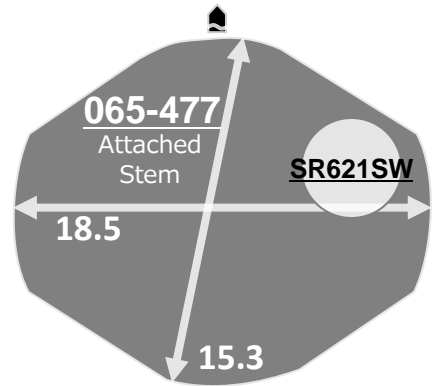

<b>Size</b> <ligne>	6 ¾ x 8'''
<b>Height</b> <mm>	2.93
<b>Accuracy</b> <per Month>	± 20 sec
<b>Battery Life</b>	3 years

Battery consumption could be minimum by pulling out the stem

<b>Balance Weight</b> <µN.m>	Small Second 0.02 Minute 0.40
---------------------------------	----------------------------------

<b>Original Package</b>	1,000pcs
-------------------------	----------

Small Second

The Distance to Small Second  
1L40 : 5.0  
1L45 : 6.61

**Time measurement**

**Accuracy**

The unit (gate) time of measurement must be set at "10 sec." and the measurement must be performed in the form of complete watch.