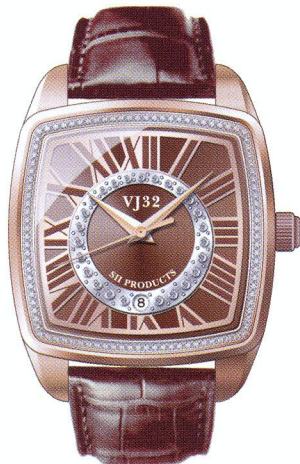

Height: 2.38mm
2 hands
Φ15.55 x 8.45mm
BL: 3 years (SR521SW)

4 3/4'''

VC00 HL

Height: 2.38mm
2 hands
BL: 2 years (SR521SW)

VC01 HL

Height: 2.38mm
3 hands
BL: 2 years (SR521SW)

5 1/2'''

VC10 HL

Height: 2.38mm
2 hands
BL: 2 years (SR521SW)

VC11 HL

Height: 2.38mm
3 hands
BL: 2 years (SR521SW)

6 3/4 x 8'''

VJ20 H

Height: 2.28mm
2 hands
BL: 3 years (SR621SW)

VJ21 H

Height: 2.28mm
3 hands
BL: 3 years (SR621SW)

VJ24 L

Height: 2.71mm
2 hands / date
BL: 3 years (SR621SW)

VJ22 HL

Height: 2.71mm
3 hands / date
BL: 3 years (SR621SW)

VJ23 HL

Height: 2.94mm
3 hands / day-date
BL: 3 years (SR621SW)

8 3/4'''

VJ14 L

Height: 2.71mm
2 hands / date
BL: 3 years (SR621SW)

VJ12 HL

Height: 2.71mm
3 hands / date
BL: 3 years (SR621SW)

10 1/2'''

VJ34 L

Height: 2.71mm
2 hands / date
BL: 3 years (SR621SW)

VJ32 HL

Height: 2.71mm
3 hands / date
BL: 3 years (SR621SW)