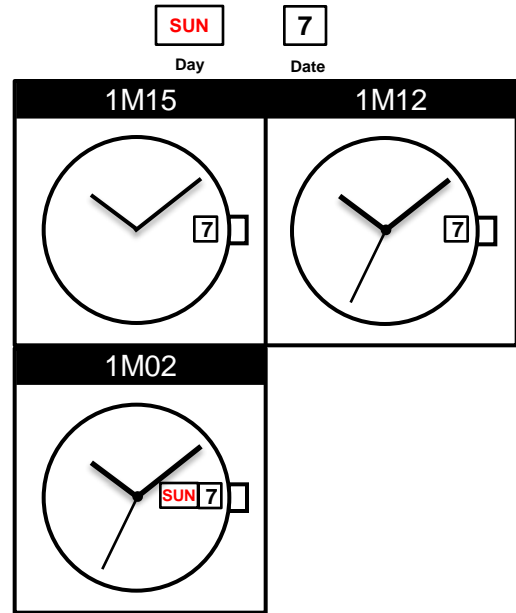

Size <ligne>	10 ½'''
Height <mm>	2.71 (1M02 2.94)
Accuracy <per Month>	±20 sec
Battery Life	3 years

Battery consumption could be minimum by pulling out the stem

Balance Weight <µN.m>	Minute 0.40 Second 0.07
---------------------------------	----------------------------

Original Package	1,000pcs
-------------------------	----------

Time measurement

Accuracy

The unit (gate) time of measurement must be set at "10 sec." and the measurement must be performed in the form of complete watch.